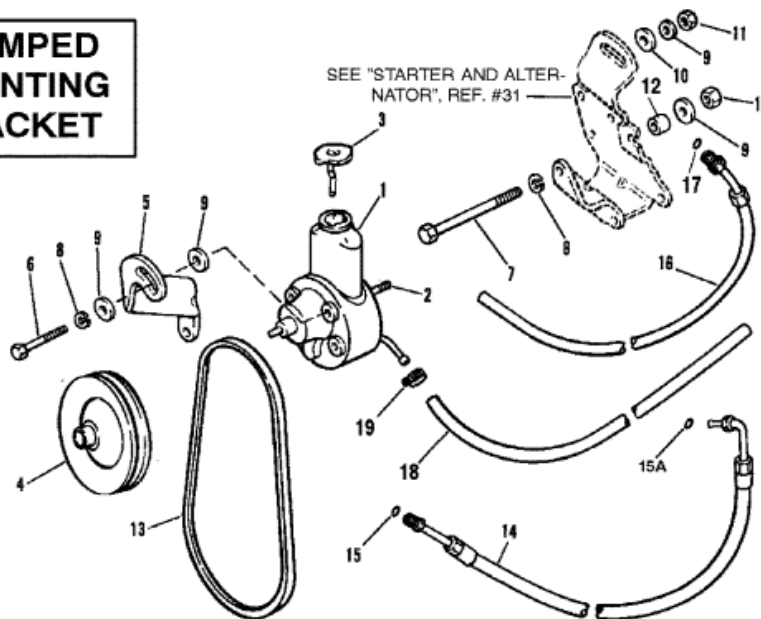

**STAMPED  
 MOUNTING  
 BRACKET**

**Parts List**

Ref	Class	Part	Description	Qty	Comment	Footnote
1		16792A 1	POWER STEERING PUMP ASSE	1		
2	16	41877	STUD	2		
3	36	95805	CAP	1		
4		73873A 1	PULLEY	1		
5		15082T	BRACE	1		
6	10	40001192	SCREW	1		
7	10	40001188	SCREW	1		
8	13	40024 8	LOCKWASHER	2		
9	23	72057	SPACER	4		
10	12	28105	WASHER	1		
11	11	90517	NUT	2		
12	23	45353	SPACER	1		
13	57	37619T	V-BELT	1	(52 IN. USE WITH 5-1/2 IN. DIA.	
13	57	816295T	V-BELT	1	(52-1/2 IN. USE WITH 7 IN. DIA.	
14	32	90494	HOSE	1	(FITTINGS ON BOTH ENDS) S/N	
14	32	98629 1	HOSE	1	(JACKSHAFT MODELS) S/N OF1	
15	25	89879	O-RING	1	S/N OF114689 & BELOW	
16	32	98843 39	HOSE	1	(FITTING ON ONE END) S/N OF1	
16	32	98624 1	HOSE	1	(JACKSHAFT MODELS) S/N OF1	
14	32	806222 16	HOSE	1	(FITTINGS ON BOTH ENDS) S/N	
14	32	806222 36	HOSE	1	(JACKSHAFT MODELS) S/N OF1	
15	25	89879	O-RING	1	S/N OF114690 & ABOVE	
15A	25	806232	O-RING	1	S/N OF114690 & ABOVE	
16	32	806221 42	HOSE	1	(FITTING ON ONE END) S/N OF1	
16	32	806221 45	HOSE	1	(JACKSHAFT MODELS) S/N OF1	
17	25	89879	O-RING	1	S/N OF114690 & ABOVE	
18	32	52519 14	HOSE	1		
19	54	815504206	CLAMP	3		